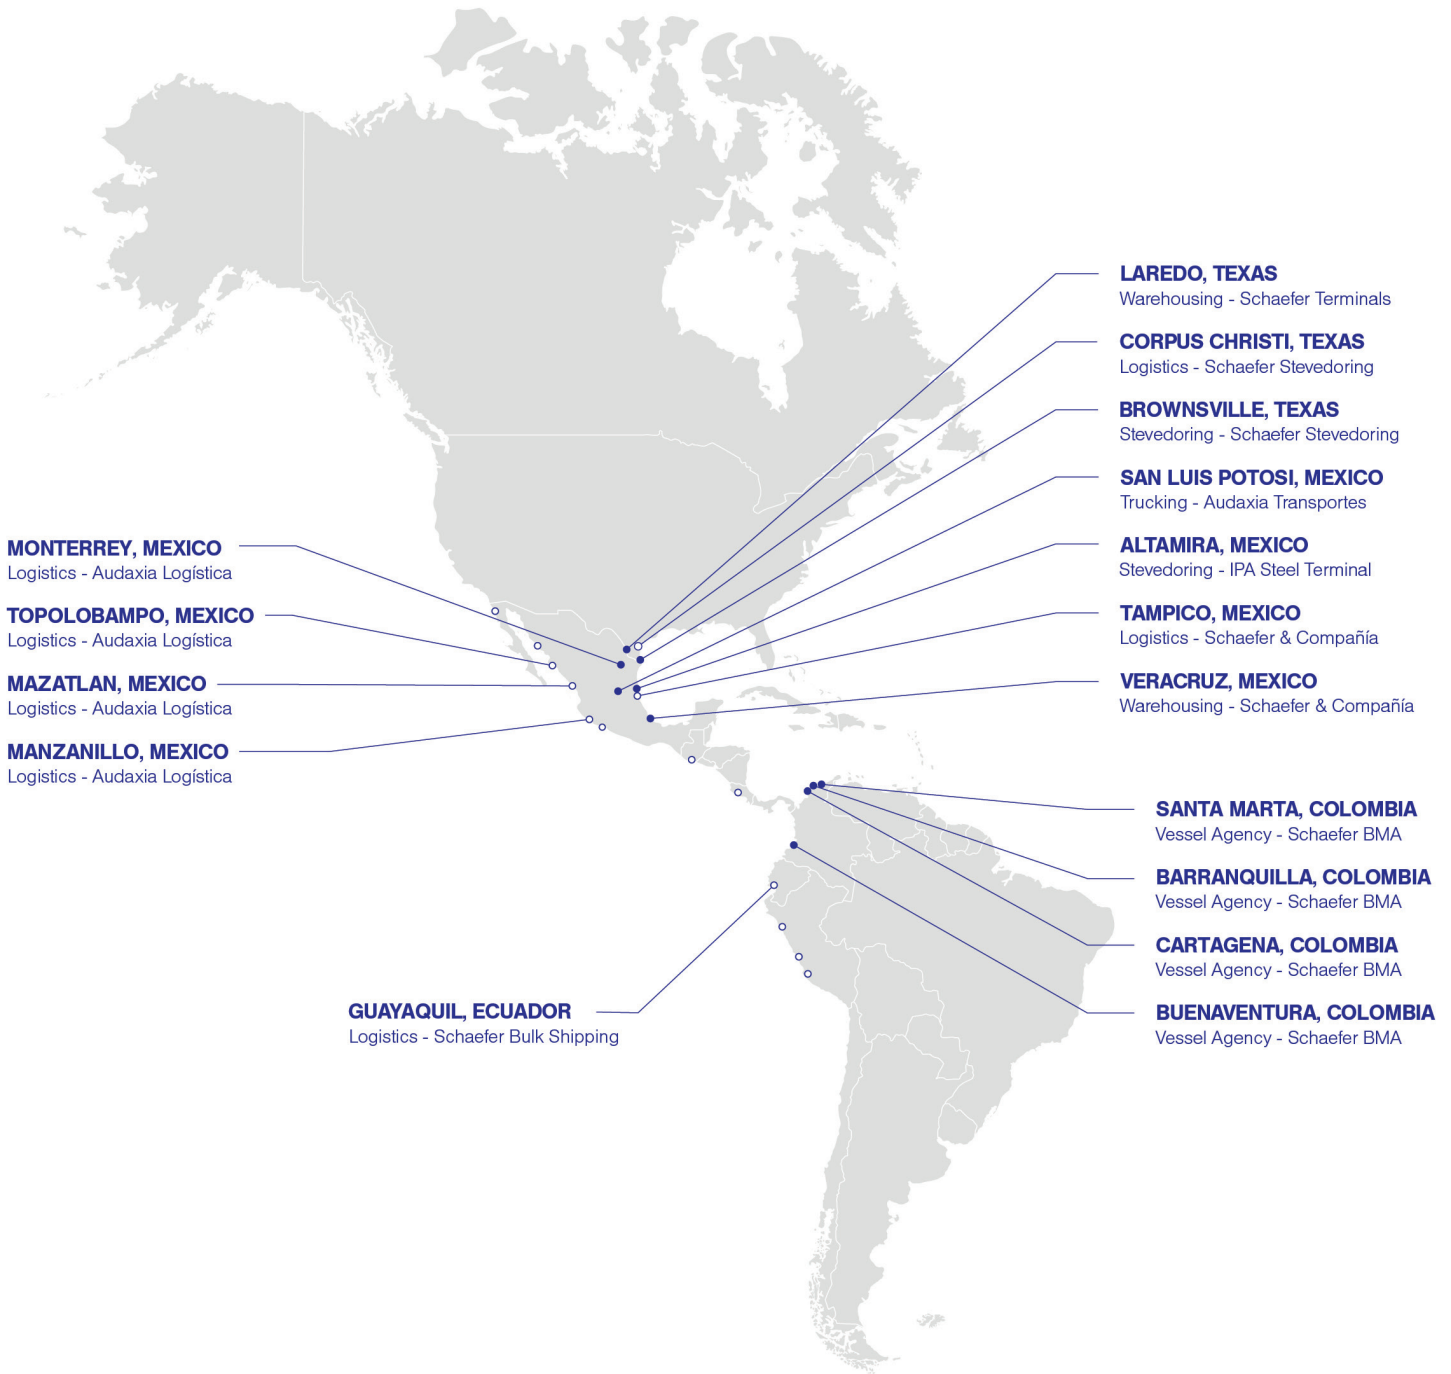

A Stevedoring & Shipping Group of Companies

- **OFFICES & FACILITIES**

Schaefer sales, operations, terminals and/or vessel agency offices.

- **LOGISTICS & NETWORK**

Schaefer cargo agency and logistics networks of service providers.